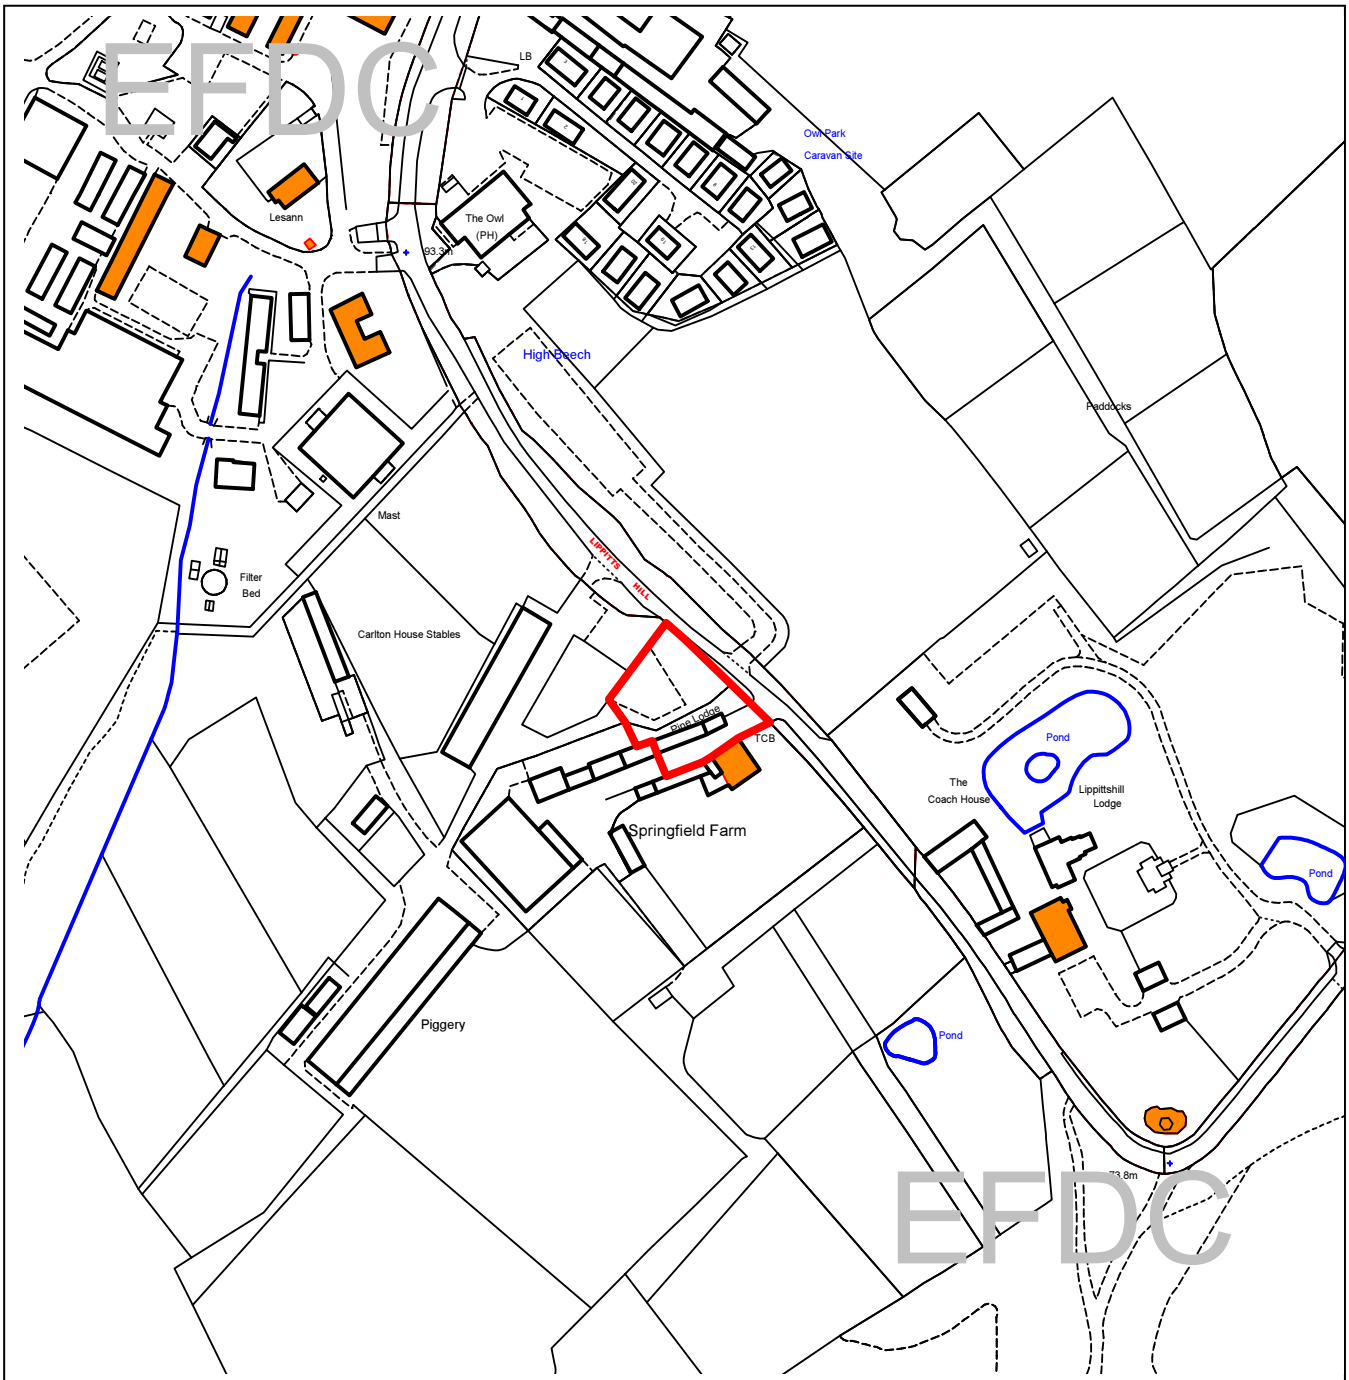

Epping Forest District Council

District Development Control Committee

The material contained in this plot has been reproduced from an Ordnance Survey map with the permission of the Controller of Her Majesty's Stationery. (c) Crown Copyright. Unauthorised reproduction infringes Crown Copyright and may lead to prosecution or civil proceedings.

EFDC licence No.100018534

**Agenda Item
Number:**

Application Number:

EPF/1972/11

Site Name:

Pine Lodge, Lippitts Hill
High Beech, IG10 4AL

Scale of Plot:

1/2500